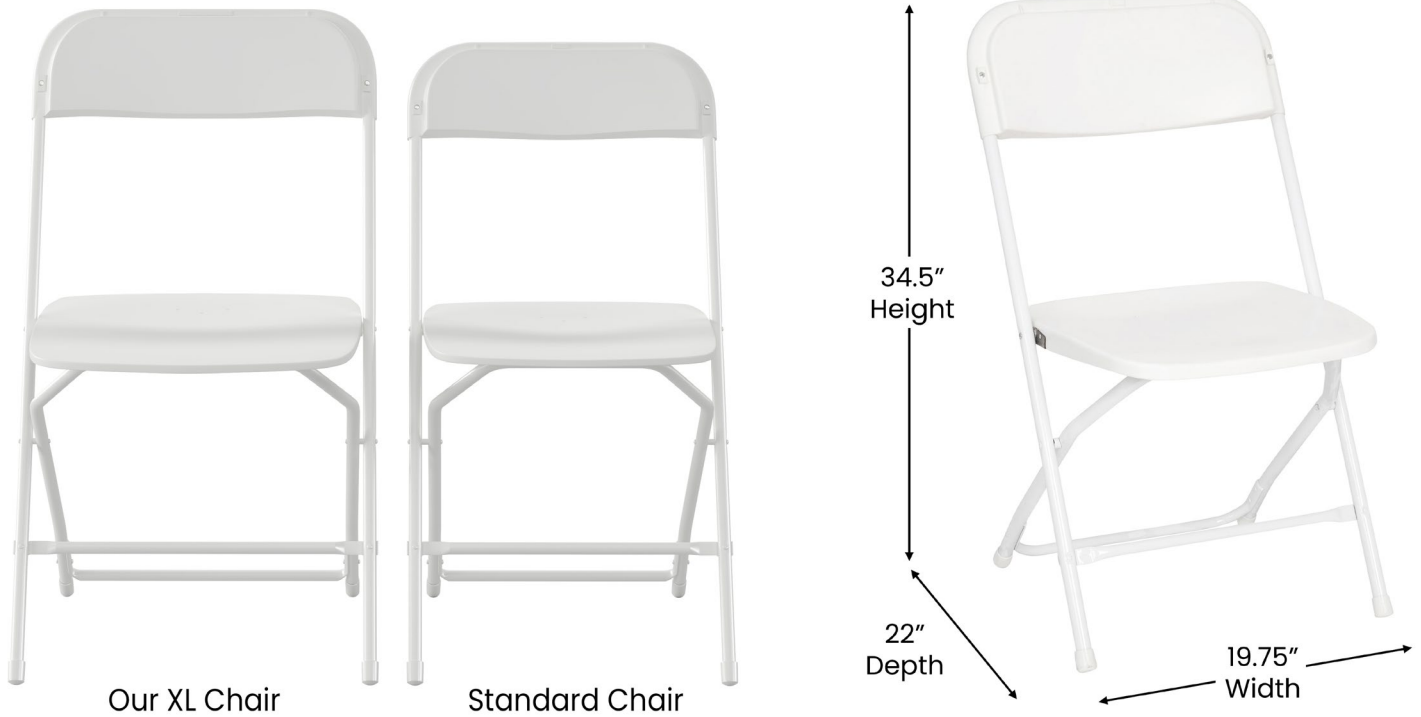

First In Class

MAXIMUM COMFORT
OVER 20% LARGER THAN THE STANDARD FOLDING CHAIR

COMMERCIAL GRADE FOLDING CHAIRS
CONTOURED COMFORT BIG & TALL (UP TO 650LBS)

SET OF 4
3 COLORS AVAILABLE

FMPC-080 Black

FMPC-080 Gray

PRODUCT FEATURES

Maximum Comfort
Extra wide
contoured support

Compact Profile
Foldable space
saver

Durable Construction
Premium all-weather
materials